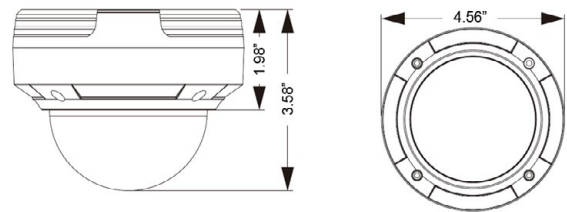

#### VIDEO

Image Sensor	1/2.5" CMOS
Image Size	5MP (2592 x 1944)
Lens	3.6mm, H: 80° x V: 63°
Video Output	HD-TVI / HD-CVI / AHD / CVBS
Image System	NTSC/PAL
Electronic Shutter	Auto: 1/30s ~ 1/100,000s (NTSC) 1/25s ~ 1/100,000s (PAL)
IR Distance	Up to 65 ft.
Frame Rate	20fps
Min. Illumination	Color: 0.001 lux @ F1.2, AGC On BW: 0 Lux with IR ON
S/N Ratio	≥52dB (AGC Off)

#### GENERAL

Power Requirement	12VDC (± 10%)
Power Consumption	IR Off: < 1W; IR On: < 4W
Protection	IP66, IK10
Working Environment	-4°F ~ 122°F
Relative Humidity	10% ~ 90%
Weight	1.6 lbs
Dimensions	Φ4.56" x 3.58"
Warranty	3 Years
Package Contents	Camera, Installation Manual, Template, Installation Accessories