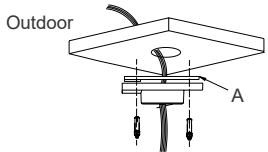

Color	White
Material	Aluminum Alloy
Dimensions	Ø 4.59" x 2.24" H
Weight	.84 lbs

INSTALLATION GUIDE

1. Choose the appropriate wall for the ceiling plate.
Note: For outdoor applications use the included rubber pad (A).