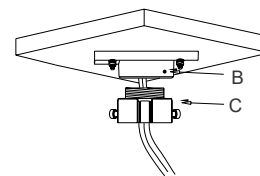

Color	White
Material	Aluminum Alloy
Dimensions	Ø 4.59" x 2.24" H
Weight	.84 lbs

INSTALLATION GUIDE

1. Choose the appropriate wall for the ceiling plate.
Note: For outdoor applications use the included rubber pad (A).

A. Waterproof rubber pad

2. Fix adapter (C) to ceiling plate (B).

B. Tightening screw C. Adapter

3. Thread the cable and tighten the tightening screw.

4. Tighten set screw (D).

D. Set screw