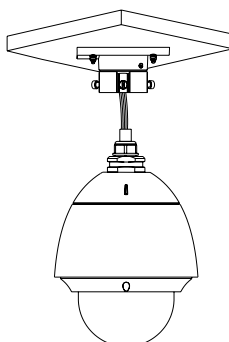

Color	White
Material	Aluminum Alloy
Dimensions	Ø 4.59" x 2.24" H
Weight	.84 lbs

INSTALLATION GUIDE

1. Choose the appropriate wall for the ceiling plate.
Note: For outdoor applications use the included rubber pad (A).

A. Waterproof rubber pad

2. Fix adapter (C) to ceiling plate (B).

B. Tightening screw C. Adapter

3. Thread the cable and tighten the tightening screw.

4. Tighten set screw (D).

D. Set screw