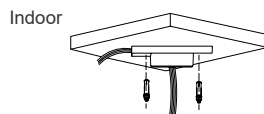

NCLM100 PTZ Ceiling Mount Adapter

Highlights:

- PTZ Ceiling Mount Adapter
- Hole for Cable Entrance
- Indoor/Outdoor
- Aluminum Alloy
- Compatible with Nuvico Xcel Series
NTCT-3M-IRPTZ20

Specifications:

GENERAL

Color	White
Material	Aluminum Alloy
Dimensions	Ø 4.59" x 2.24" H
Weight	.84 lbs

INSTALLATION GUIDE

1. Choose the appropriate wall for the ceiling plate.
Note: For outdoor applications use the included rubber pad (A).