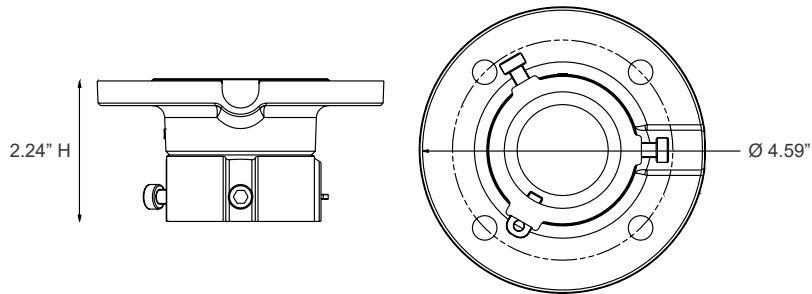

NCLM100 PTZ Ceiling Mount Adapter

Highlights:

- PTZ Ceiling Mount Adapter
- Hole for Cable Entrance
- Indoor/Outdoor
- Aluminum Alloy
- Compatible with Nuvico Xcel Series
NTCT-3M-IRPTZ20

Specifications:

GENERAL

Color	White
Material	Aluminum Alloy
Dimensions	Ø 4.59" x 2.24" H
Weight	.84 lbs

INSTALLATION GUIDE

1. Choose the appropriate wall for the ceiling plate.
Note: For outdoor applications use the included rubber pad (A).