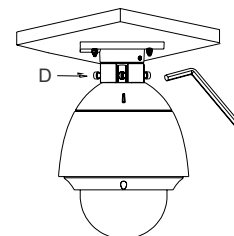

Color	White
Material	Aluminum Alloy
Dimensions	Ø 4.59" x 2.24" H
Weight	.84 lbs

INSTALLATION GUIDE

1. Choose the appropriate wall for the ceiling plate.
Note: For outdoor applications use the included rubber pad (A).

A. Waterproof rubber pad

2. Fix adapter (C) to ceiling plate (B).

B. Tightening screw C. Adapter

3. Thread the cable and tighten the tightening screw.

4. Tighten set screw (D).

D. Set screw