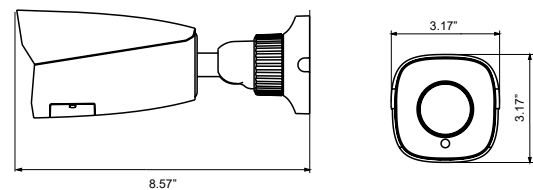

GENERAL

Connectors	RJ45, 12VDC Power Input, Audio In
Power Requirement	12VDC / PoE
Power Consumption	< 10W
Protection	IP67
Working Environment	-22°F ~ 140°F
Relative Humidity	Less than 95% Non-condensing
Weight	1.46 lbs
Dimensions	8.57" L x 3.17" W x 3.17" H
Warranty	3 Years
Package Contents	Camera, Manual, Template, Installation Accessories