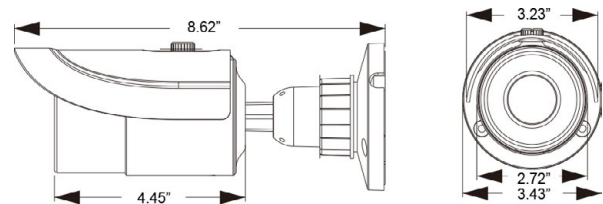

### Highlights:

- 30FPS @ 1080p
- 2.8mm Lens
- IR Range Up to 100'
- Smart IR
- DWDR, DNR, Day/Night
- Outdoor IP66
- 12VDC
- Xcel CMS and Mobile App Platform Compatible

### Specifications:

VIDEO	
Image Sensor	1/2.9" CMOS
Image Size	2MP (1920 x 1080)
Lens	2.8mm, Fixed
Video Output	HD-TVI
Image System	NTSC/PAL
Electronic Shutter	Auto: 1/60s ~ 1/100,000s (NTSC) 1/50s ~ 1/100,000s (PAL)
IR Distance	Up to 100 ft.
Frame Rate	30fps (60Hz), 25fps (50Hz)
Min. Illumination	0 Lux (IR On)
S/N Ration	≥52dB (AGC Off)

GENERAL	
Power Requirement	12VDC (± 10%)
Power Consumption	IR Off: < 1W; IR On: < 4W
Protection	IP66
Working Environment	-4°F ~ 122°F
Relative Humidity	10% ~ 90%
Weight	1.72 lbs
Dimensions	Φ3.43" x 8.62"
Warranty	3 Years
Package Contents	Camera, Installation Manual, Template, Installation Accessories