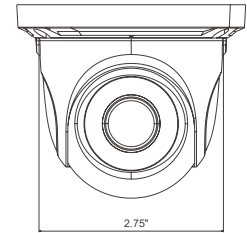

Specifications:

VIDEO

Image Sensor	1/2.9" CMOS
Image Size	2MP (1920 x 1080)
Lens	2.8mm, Fixed
Video Output	HD-TVI
Image System	NTSC/PAL
Electronic Shutter	Auto: 1/60s ~ 1/100,000s (NTSC) 1/50s ~ 1/100,000s (PAL)
IR Distance	Up to 65 ft.
Frame Rate	30fps (60Hz), 25fps (50Hz)
Min. Illumination	0 Lux (IR On)
S/N Ration	≥52dB (AGC Off)

GENERAL

Power Requirement	12VDC (± 10%)
Power Consumption	IR Off: < 1W; IR On: < 4W
Protection	IP66
Working Environment	-4°F ~ 122°F
Relative Humidity	10% ~ 90%
Weight	.95 lbs
Dimensions	Φ3.75" x 2.75"
Warranty	3 Years
Package Contents	Camera, Installation Manual, Template, Installation Accessories