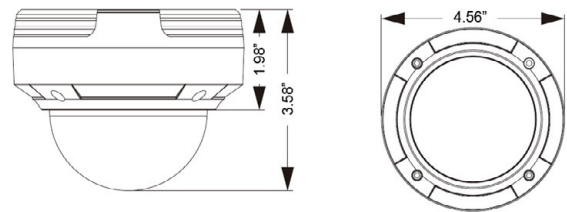

#### VIDEO

Image Sensor	1/2.9" CMOS
Image Size	2MP (1920 x 1080)
Lens	2.8mm, Fixed
Video Output	HD-TVI
Image System	NTSC/PAL
Electronic Shutter	Auto: 1/60s ~ 1/100,000s (NTSC) 1/50s ~ 1/100,000s (PAL)
IR Distance	Up to 65 ft.
Frame Rate	30fps (60Hz), 25fps (50Hz)
Min. Illumination	0 Lux (IR On)
S/N Ration	≥52dB (AGC Off)

#### GENERAL

Power Requirement	12VDC (± 10%)
Power Consumption	IR Off: < 1W; IR On: < 4W
Protection	IP66, IK10
Working Environment	-4°F ~ 122°F
Relative Humidity	10% ~ 90%
Weight	1.6 lbs
Dimensions	Φ4.56" x 3.58"
Warranty	3 Years
Package Contents	Camera, Installation Manual, Template, Installation Accessories