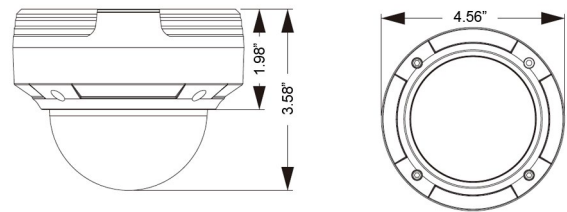

Specifications:

VIDEO

Image Sensor	1/2.5" CMOS
Image Size	5MP (2592 x 1944)
Lens	3.6mm, H: 80° x V: 63°
Video Output	HD-TVI / HD-CVI / AHD / CVBS
Image System	NTSC/PAL
Electronic Shutter	Auto: 1/30s ~ 1/100,000s (NTSC) 1/25s ~ 1/100,000s (PAL)
IR Distance	Up to 65 ft.
Frame Rate	20fps
Min. Illumination	Color: 0.001 lux @ F1.2, AGC On BW: 0 Lux with IR ON
S/N Ratio	≥52dB (AGC Off)

GENERAL

Power Requirement	12VDC (± 10%)
Power Consumption	IR Off: < 1W; IR On: < 4W
Protection	IP66, IK10
Working Environment	-4°F ~ 122°F
Relative Humidity	10% ~ 90%
Weight	1.6 lbs
Dimensions	Φ4.56" x 3.58"
Package Dimensions	4.92" L x 4.92" W x 5.12" H
Warranty	3 Years
Package Contents	Camera, Installation Manual, Template, Installation Accessories