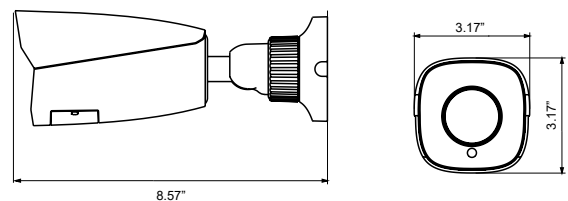

GENERAL

Connectors	RJ45, 12VDC Power Input
Power Requirement	12VDC / PoE
Power Consumption	< 9W
Protection	IP67
Working Environment	-22°F ~ 140°F
Relative Humidity	Less than 95% Non-condensing
Weight	1.43 lbs
Dimensions	8.57" L x 3.17" W x 3.17" H
Warranty	3 Years
Package Contents	Camera, Installation CD, Manual, Template, Installation Accessories